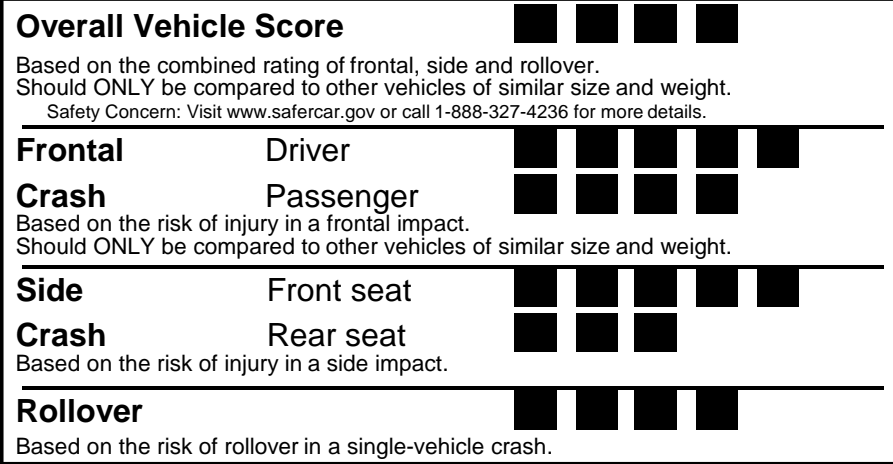

GOVERNMENT 5-STAR SAFETY RATINGS

Star ratings range from 1 to 5 stars () with 5 being the highest.
Source: National Highway Traffic Safety Administration (NHTSA).
www.safercar.gov or 1-888-327-4236

STANDARD FEATURES:
AMERICA'S BEST WARRANTY
5-year/60,000-mile New Vehicle Warranty* INCLUDED
10-year/100,000-mile Powertrain Warranty* INCLUDED
7-year/Unlimited-mile Anti-perforation Warranty* INCLUDED
5-year/Unlimited-mile Roadside Assistance INCLUDED
*Limited warranties, see dealer for details