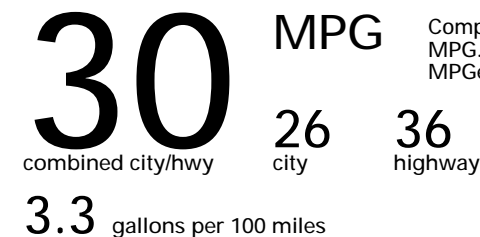

Compact Cars range from 14 to 107 MPG. The best vehicle rates 136 MPGe.

You save
$1,000
in fuel costs
over 5 years
compared to the
average new vehicle.

Annual fuel cost
$1,200

Fuel Economy & Greenhouse Gas Rating (tailpipe only) Smog Rating (tailpipe only)

This vehicle emits 295 grams CO₂ per mile. The best emits 0 grams per mile (tailpipe only). Producing and distributing fuel also create emissions; learn more at fuelconomy.gov.

Manufacturer's suggested retail price includes manufacturer's recommended pre-delivery service. Gasoline license and title fees state and local taxes and dealer installed options and accessories are not included in the manufacturer's suggested retail price. This label has been affixed to this vehicle by Hyundai Motor America, pursuant to the requirements of 15 U.S.C. 1231 et seq. which prohibits its removal or alteration prior to delivery to the ultimate purchaser.

**PARTS CONTENT INFORMATION
FOR VEHICLE IN THIS CARLINE:
U.S./CANADIAN PARTS CONTENT:
MAJOR SOURCES OF FOREIGN PARTS CONTENT: KOREA: 93 %**

Note: Parts content does not include final assembly, distribution, or other non-parts costs.

**FOR THIS VEHICLE:
FINAL ASSEMBLY POINT: ULSAN, KOREA
COUNTRY OF ORIGIN:
ENGINE: KOREA
TRANSMISSION: KOREA**

338 F 22677GLOVI